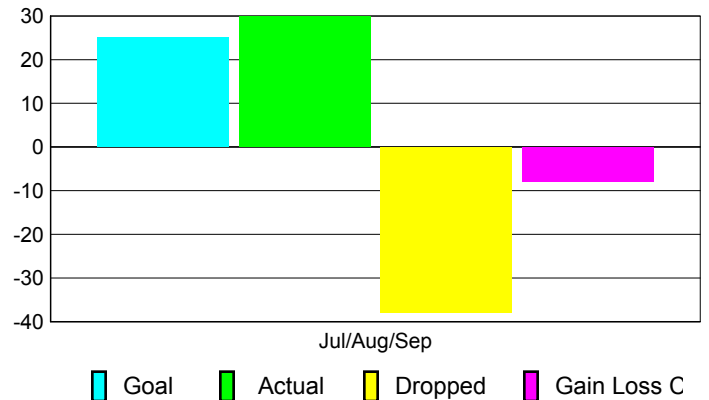

### YTD Status Quo Clubs 2010-2011

Status Quo Clubs Compared to Status Quo Members

## MEMBERSHIP

**Membership Results**  
2010-2011

**Membership**  
2009-2010

Month	Net Memb Goal	Actual New Memb	Actual Dropped Memb	Gain/Loss of Memb	Gain/Loss of Memb
Jul/Aug/Sep	25	30	-38	-8	-4
<b>Totals</b>	<b>25</b>	<b>30</b>	<b>-38</b>	<b>-8</b>	<b>-4</b>

### Membership Results 2010-2011

Goal, New, Dropped, Gain/Loss

### Comparison of Membership Gain/Loss

Current Year Compared to the Previous Year